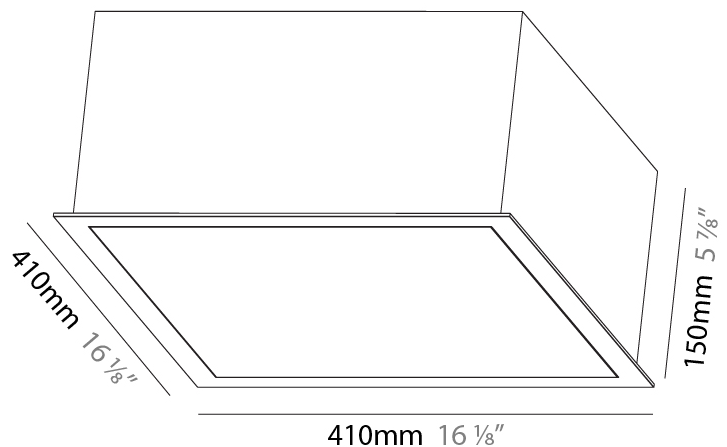

GENERAL

Series: Pi2
Subseries: Pi2 Standard
Brand: Prolicht
Division: Architectural
Mounting Type: Recessed
Mounting Location: Ceiling
Subcategory: Ambient

PHYSICAL

Shape: Square
Length (mm): 410
Length (in): 16 1/8
Width (mm): 410
Width (in): 16 1/8
Height (mm): 150
Height (in): 5 7/8
Ceiling Thickness (mm): 10 / 12.5 / 15 / 25 / 30
Ceiling Thickness (in): 3/8 or 1/2 or 9/16 or 1 or 1 3/16
Min. Recessing Depth (mm): 160
Min. Recessing Depth (in): 6 5/16
Light Distribution: Direct
Diffuser: PMMA - Opal or Micro-Prism
Fixture Finish: SSR / BKV / CWI / CRY / HAB / LAG / UFT / ITA / RUA / RUR / MIC / FTG / MYG / TWT / LOD / PUS / FRO / FUP / KIA / POP / BLS / SPG / MEY / GOH / GUM / CHC / COM / ABZ / JAG / OBR / MOS / ROR
Fixture Material: Aluminum

ELECTRICAL

Lamp Type: LED (Zhaga Standard)
Input Wattage (W): 12.4
Total Output Wattage (W): 10.8
Dimming: Tri-Mode (Non-Dimming and Phase Dimming (120Vac only) and 0-10V Dimming)
Driver Included: Yes
Driver Location: Integrated
Driver Type: Constant Current - Universal
Driver Class: Class 2
Input Voltage (V): 120 - 277
Constant Current (MA): 350

LED

Color Temperature (°K): 3000 / 3500 / 4000
Max. Delivered Lumen (lm): 1140 / 1156 / 1180
CRI: >80 CRI
Efficiency (%): 0.65
Lamp Life (hrs): 50000

OPTICAL

RATINGS AND CERTIFICATIONS

Certified By: Certified for North American Standards
IP rating: IP20

A