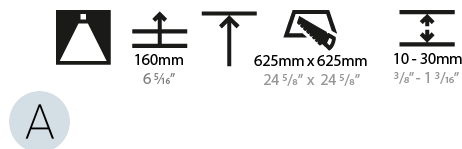

GENERAL

Series: Pi2
Subseries: Pi2 Standard
Brand: Prolicht
Division: Architectural
Mounting Type: Recessed
Mounting Location: Ceiling
Subcategory: Ambient

PHYSICAL

Shape: Square
Length (mm): 640
Length (in): 25 3/16
Width (mm): 640
Width (in): 25 3/16
Height (mm): 150
Height (in): 5 7/8
Ceiling Thickness (mm): 10 / 12.5 / 15 / 25 / 30
Ceiling Thickness (in): 3/8 or 1/2 or 9/16 or 1 or 1 3/16
Min. Recessing Depth (mm): 160
Min. Recessing Depth (in): 6 5/16
Light Distribution: Direct
Diffuser: PMMA - Opal or Micro-Prism
Fixture Finish: SSR / BKV / CWI / CRY / HAB / LAG / UFT / ITA / RUA / RUR / MIC / FTG / MYG / TWT / LOD / PUS / FRO / FUP / KIA / POP / BLS / SPG / MEY / GOH / GUM / CHC / COM / ABZ / JAG / OBR / MOS / ROR
Fixture Material: Aluminum

ELECTRICAL

Lamp Type: LED (Zhaga Standard)
Input Wattage (W): 55
Total Output Wattage (W): 46
Dimming: Tri-Mode (Non-Dimming and Phase Dimming (120Vac only) and 0-10V Dimming)
Driver Included: Yes
Driver Location: Integrated
Driver Type: Constant Current - Universal
Driver Class: Class 2
Input Voltage (V): 120 - 277
Constant Current (MA): 800

LED

Color Temperature (°K): 3000 / 3500 / 4000
Max. Delivered Lumen (lm): 4550 / 4616 / 4710
CRI: >80 CRI
Efficiency (%): 0.65
Lamp Life (hrs): 50000

OPTICAL

RATINGS AND CERTIFICATIONS

Certified By: Certified for North American Standards
IP rating: IP20