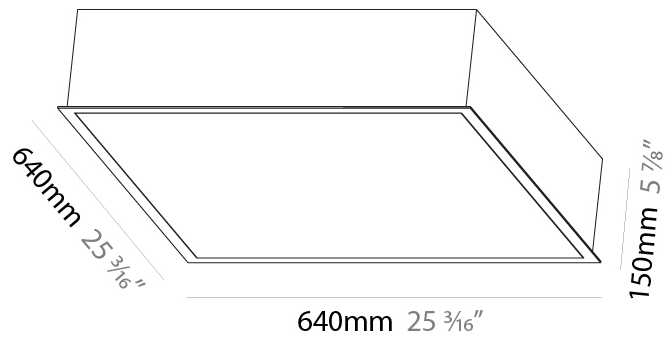

GENERAL

Series: Pi2
Subseries: Pi2 Standard
Brand: Prolicht
Division: Architectural
Mounting Type: Recessed
Mounting Location: Ceiling
Subcategory: Ambient

PHYSICAL

Shape: Square
Length (mm): 640
Length (in): 25 3/16
Width (mm): 640
Width (in): 25 3/16
Height (mm): 150
Height (in): 5 7/8
Ceiling Thickness (mm): 10 / 12.5 / 15 / 25 / 30
Ceiling Thickness (in): 3/8 or 1/2 or 9/16 or 1 or 1 3/16
Min. Recessing Depth (mm): 160
Min. Recessing Depth (in): 6 5/16
Light Distribution: Direct
Diffuser: PMMA - Opal or Micro-Prism
Fixture Finish: SSR / BKV / CWI / CRY / HAB / LAG / UFT / ITA / RUA / RUR / MIC / FTG / MYG / TWT / LOD / PUS / FRO / FUP / KIA / POP / BLS / SPG / MEY / GOH / GUM / CHC / COM / ABZ / JAG / OBR / MOS / ROR
Fixture Material: Aluminum

ELECTRICAL

Lamp Type: LED (Zhaga Standard)
Input Wattage (W): 55
Total Output Wattage (W): 46
Dimming: Tri-Mode (Non-Dimming and Phase Dimming (120Vac only) and 0-10V Dimming)
Driver Included: Yes
Driver Location: Integrated
Driver Type: Constant Current - Universal
Driver Class: Class 2
Input Voltage (V): 120 - 277
Constant Current (MA): 800

LED

Color Temperature (°K): 3000 / 3500 / 4000
Max. Delivered Lumen (lm): 4550 / 4616 / 4710
CRI: >80 CRI
Efficiency (%): 0.65
Lamp Life (hrs): 50000

OPTICAL

RATINGS AND CERTIFICATIONS

Certified By: Certified for North American Standards
IP rating: IP20